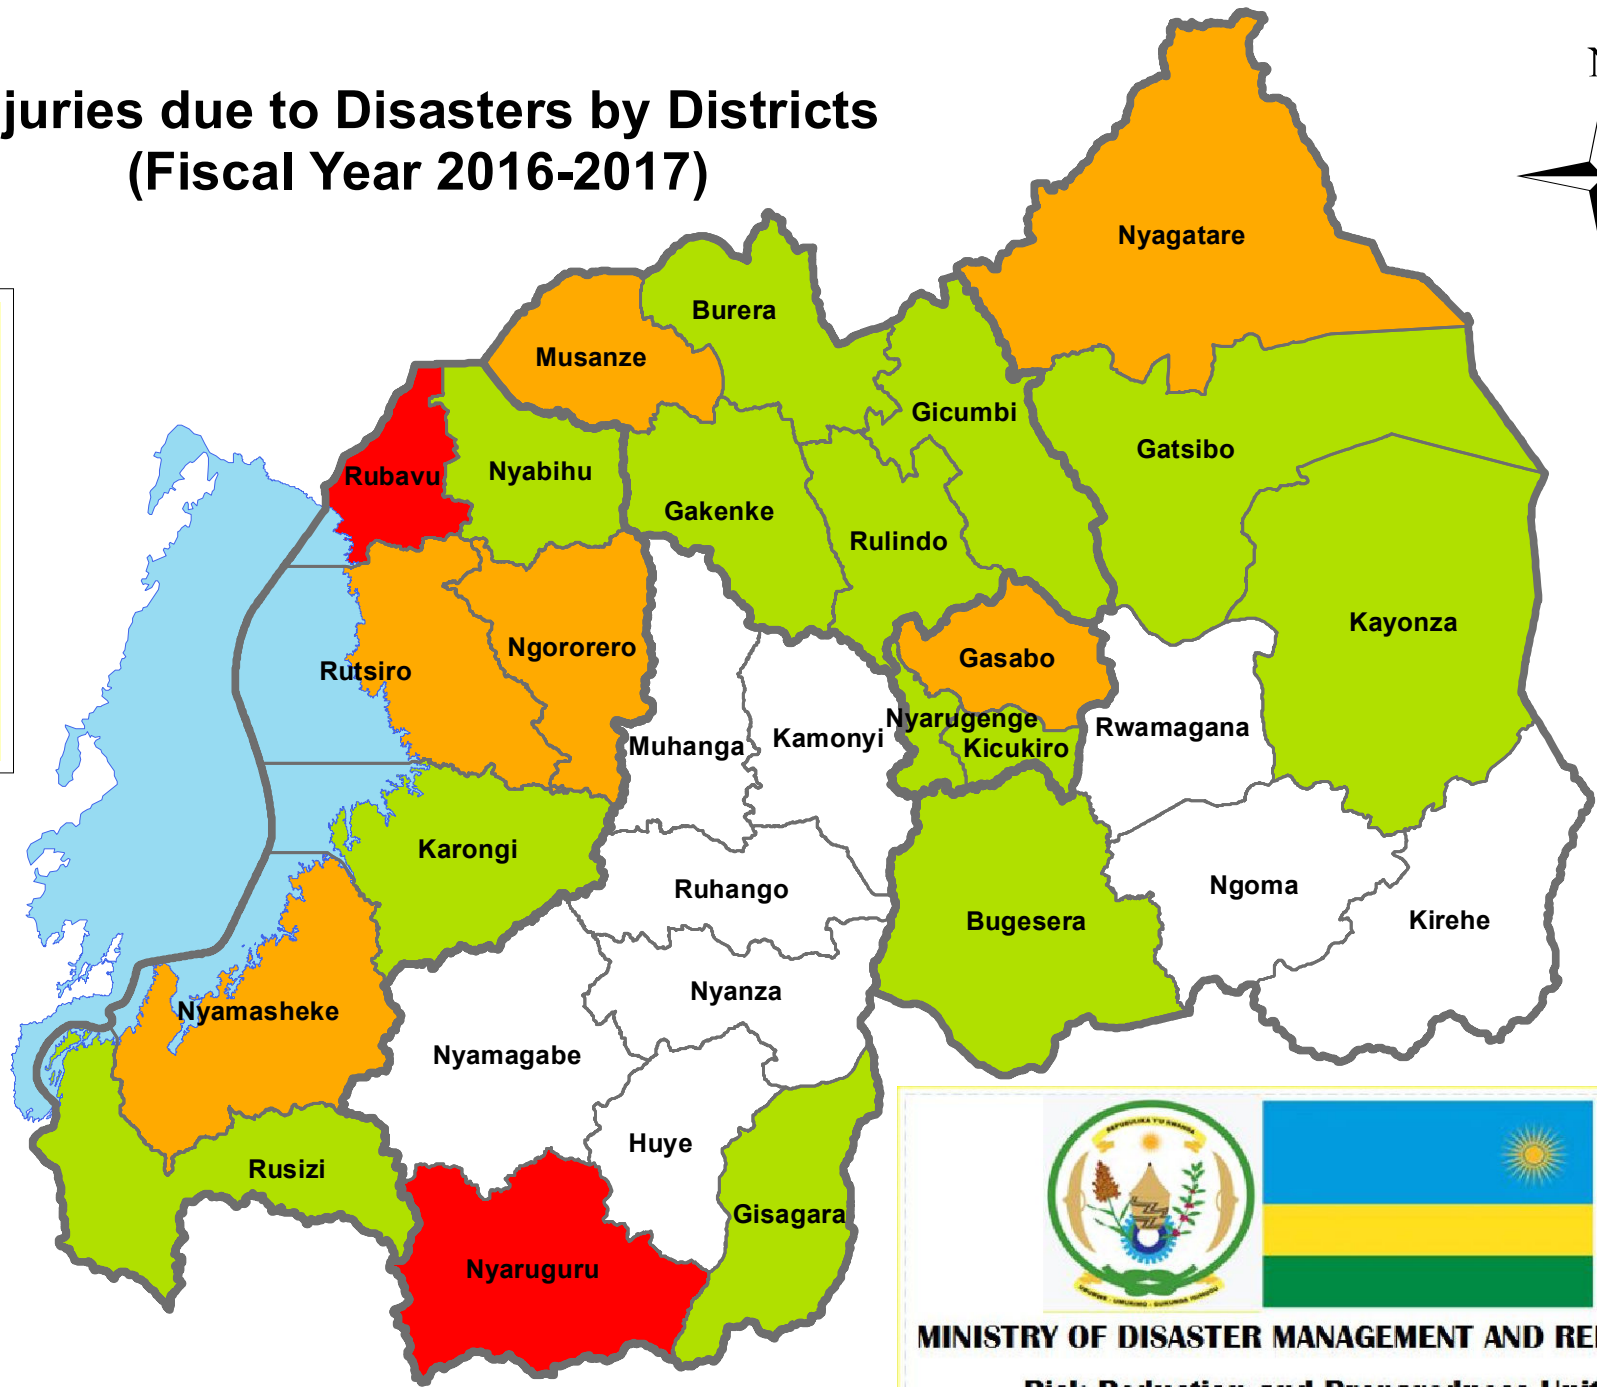

Injuries due to Disasters by Districts (Fiscal Year 2016-2017)

Legend

- District Boundary
- Province Boundary
- lake Kivu

**Disaster Annual Report
Injuries (July 2016-June 2017)**

- Null (0)
- Low (1-4)
- Medium (4-11)
- High (11-18)

MINISTRY OF DISASTER MANAGEMENT AND REFUGEES
Risk Reduction and Preparedness Unit

1:1,100,000

Source: RESPONSE AND RECOVERY UNIT/Annual Report 2016-2017