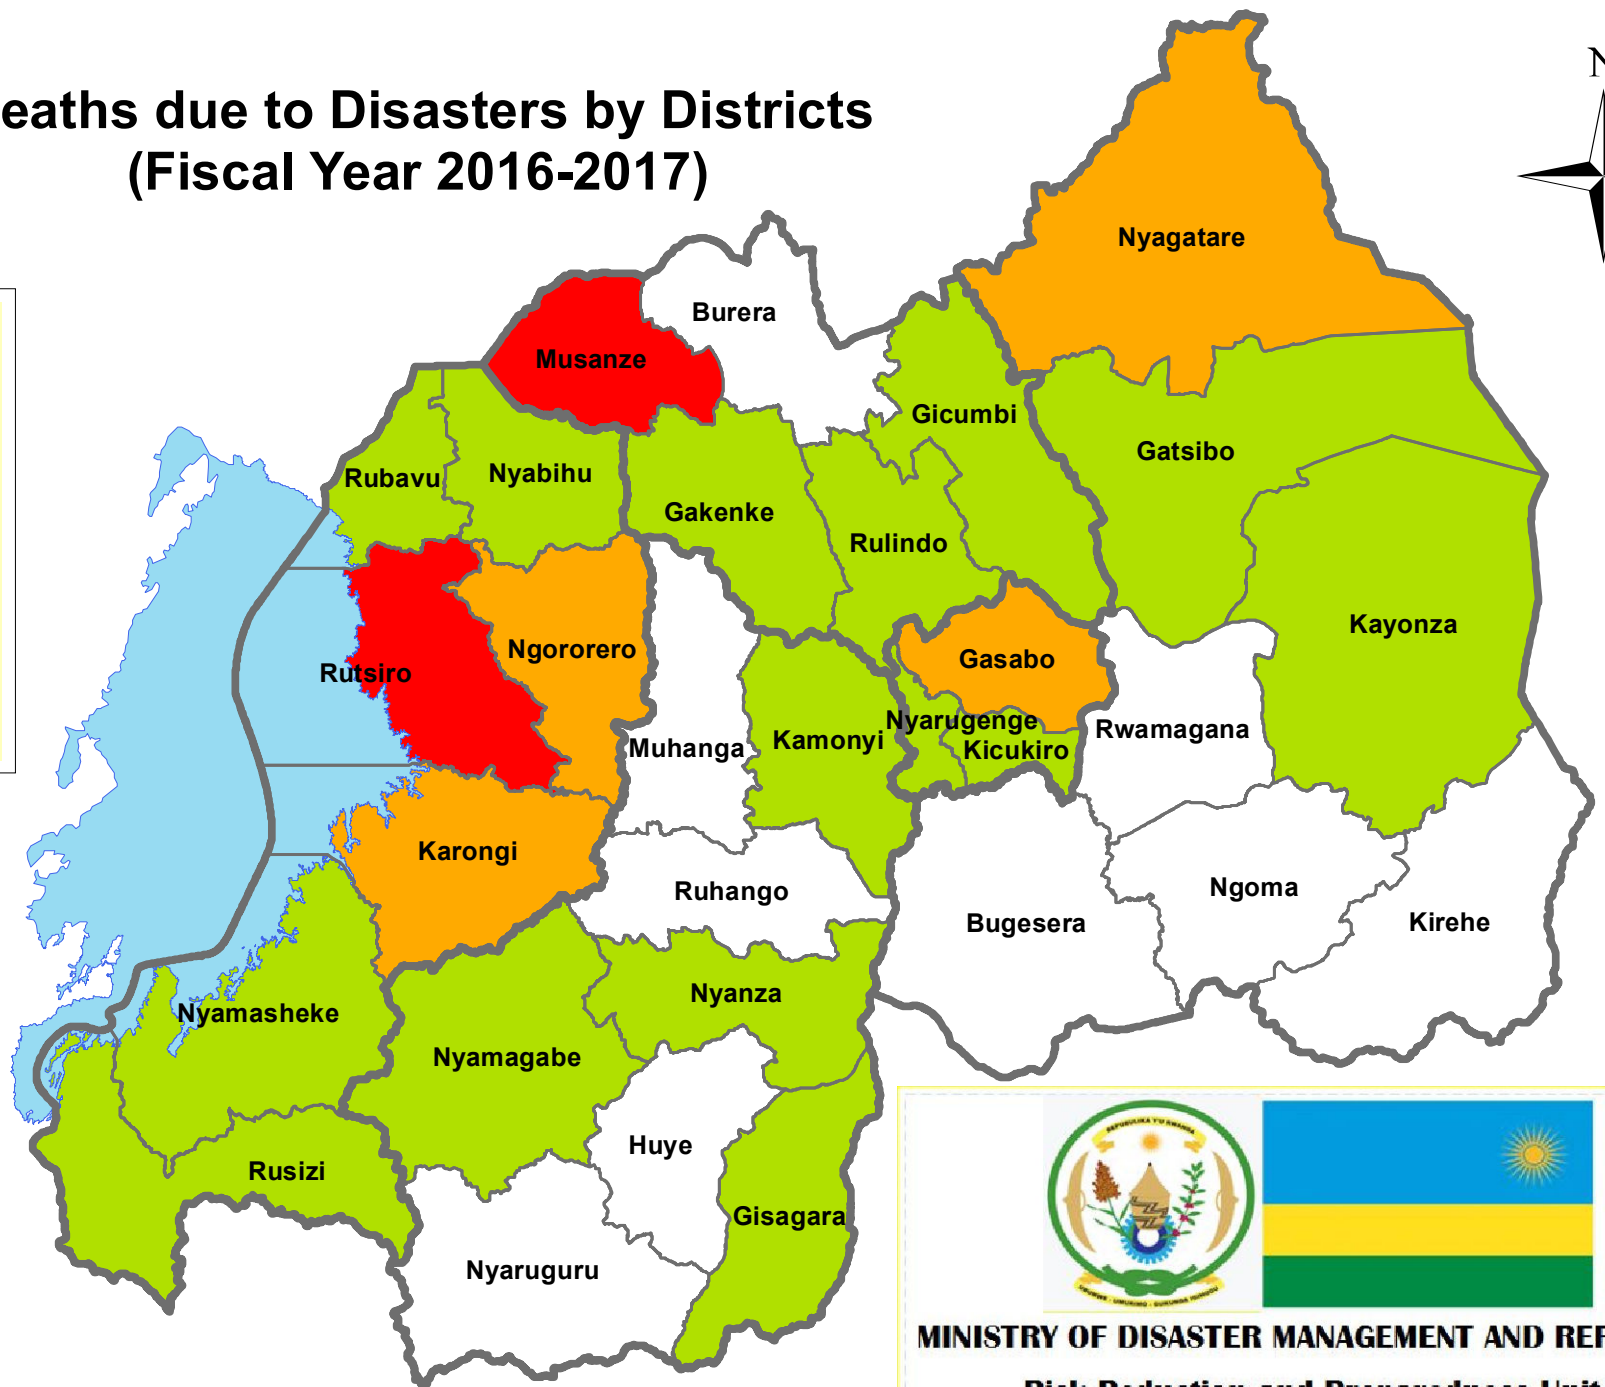

# Deaths due to Disasters by Districts (Fiscal Year 2016-2017)

**Legend**

- District Boundary
- Province Boundary
- lake Kivu

**Disaster Annual Report  
Deaths (July 2016- June 2017)**

- Null (0)
- Low (1-3)
- Medium (3-6)
- High (6-12)

**MINISTRY OF DISASTER MANAGEMENT AND REFUGEES**  
**Risk Reduction and Preparedness Unit**

1:1,100,000

Source: RESPONSE AND RECOVERY UNIT/Annual Report 2016-2017